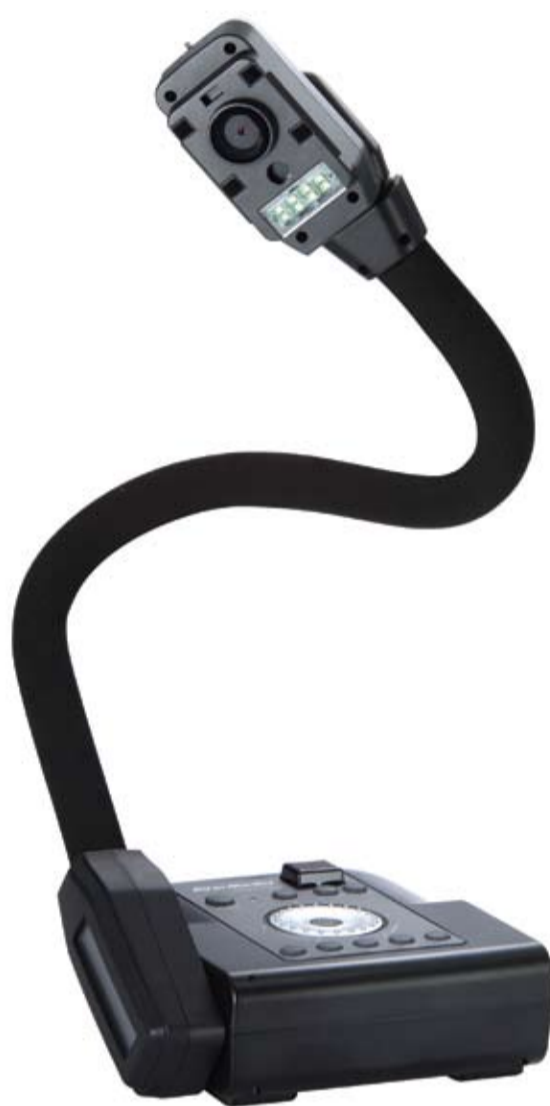

AVerVision CP155

- ▶ 16 x Total Zoom
- ▶ Auto focus
- ▶ Full range of presentation functions & features

Flexible, Auto Focus

FLEXIBLE, AUTO FOCUS

Mechanical arm

Flexible neck

Platform

Portable

Product specifications

Image sensor	1/2"CMOS
Total pixels	3.2M pixels
Output resolution	HD 720p (1280 x 720)
Lens	F 3.0; fl=9.6mm
Zoom	16X total zoom (AVerZoom X2, Digital X8)
Frame rate	24fps max
Focus	Auto / Manual
Shooting area	330 x 248mm (max)

Functions

Image rotation	Camera head : 0° / 90° / -90°
Image storage	Built-in memory (max : 80 images)
OSD	Yes
Image effect	Colour/B&W/Negative/Mirror/Reverse/Freeze
Image adjust.	Auto/Manual
AVerPresenter	Yes
Split Screen	Yes (Vertical / Horizontal)
Picture-in-picture	Yes
Display mode	Text/Graphics/High frame
Capture mode	Single / Continuous
Profile	Yes
Timer	Yes
Flicker Filter Control	2 levels
Remote control	Yes

Lighting

Light source	Embedded LED lamp
Laser positioning guide	No

Others

Dimension	Set up: 180 x 480 x 504mm / Folded : 230 x 340 x 61mm
Net weight	2.4kgs (5.29lbs)
Power source	AC/DC 100-240V ~ 4A, 50/60 Hz
Warranty	5 years limited parts & labour
Certifications	FCC, CE